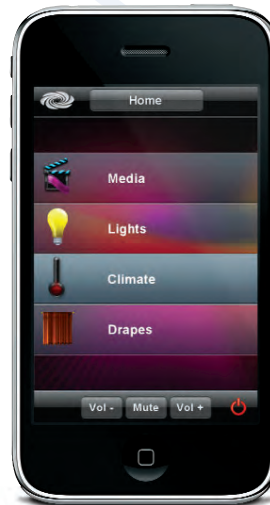

Crestron Mobile Pro™